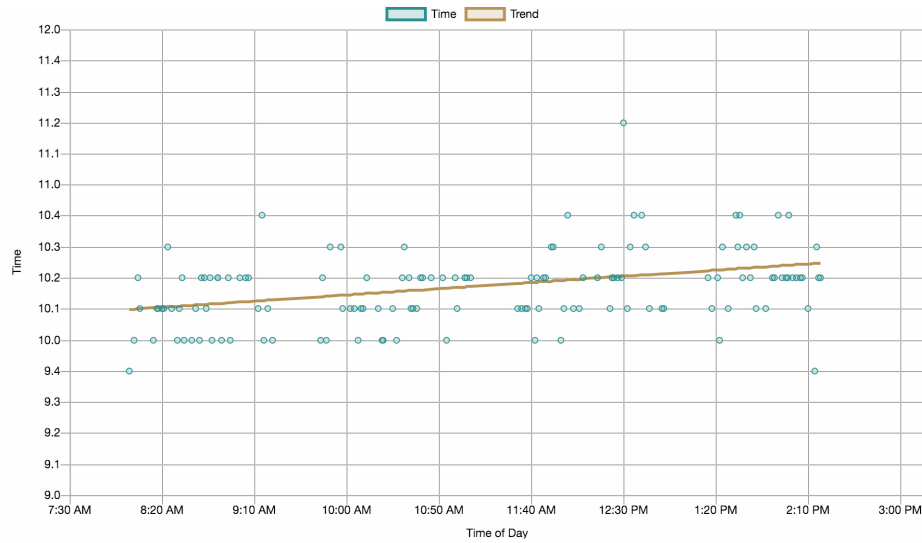

BREEZE CHARTS, TRENDS, TRACK BIAS

MONDAY – One Furlong

MONDAY – Two Furlong

TUESDAY – One Furlong

TUESDAY – Two Furlong

BREEZE CHARTS, TRENDS, TRACK BIAS

WEDNESDAY – One Furlong

WEDNESDAY – Two Furlong

THURSDAY – One Furlong

THURSDAY – Two Furlong

BREEZE CHARTS, TRENDS, TRACK BIAS

FRIDAY – One Furlong

FRIDAY – Two Furlong

SATURDAY – One Furlong

SATURDAY – Two Furlong

TRIPLE ACES