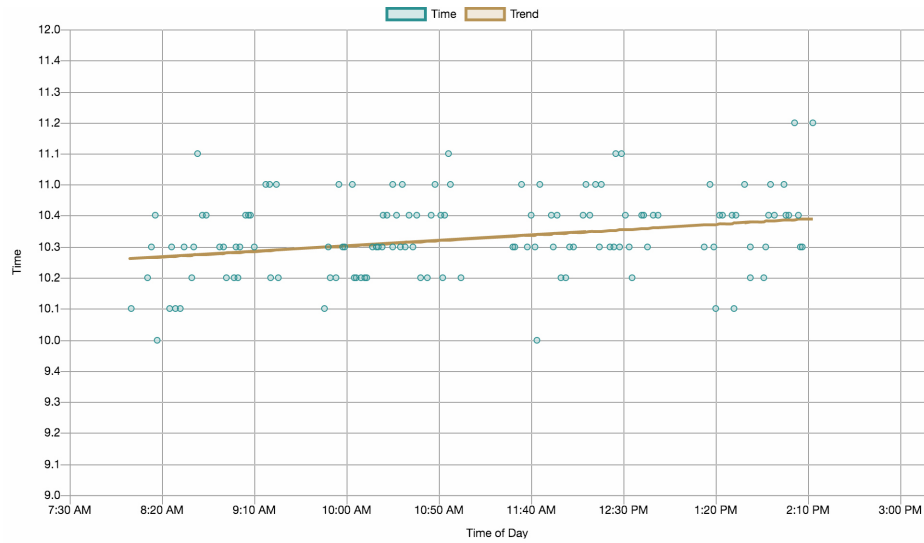

BREEZE CHARTS, TRENDS, TRACK BIAS

MONDAY – One Furlong