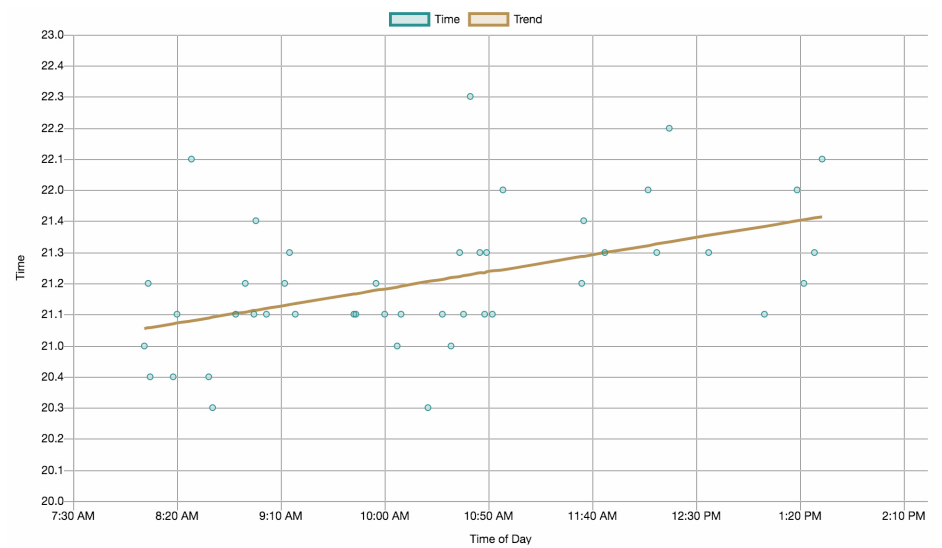

Breeze Chart

We've graphically charted every breeze each day and plotted them all on one chart. See the entire session in one single snapshot. Quickly identify trends and outliers.

You're going into the sales ring prepared!

BREEZE CHARTS, TRENDS, TRACK BIAS

MONDAY – One Furlong

MONDAY – Two Furlong

TUESDAY – One Furlong

TUESDAY – Two Furlong

BREEZE CHARTS, TRENDS, TRACK BIAS

WEDNESDAY – One Furlong

WEDNESDAY – Two Furlong

THURSDAY – One Furlong

THURSDAY – Two Furlong

BREEZE CHARTS, TRENDS, TRACK BIAS

FRIDAY – One Furlong

FRIDAY – Two Furlong

SATURDAY – One Furlong

SATURDAY – Two Furlong

TRIPLE ACES