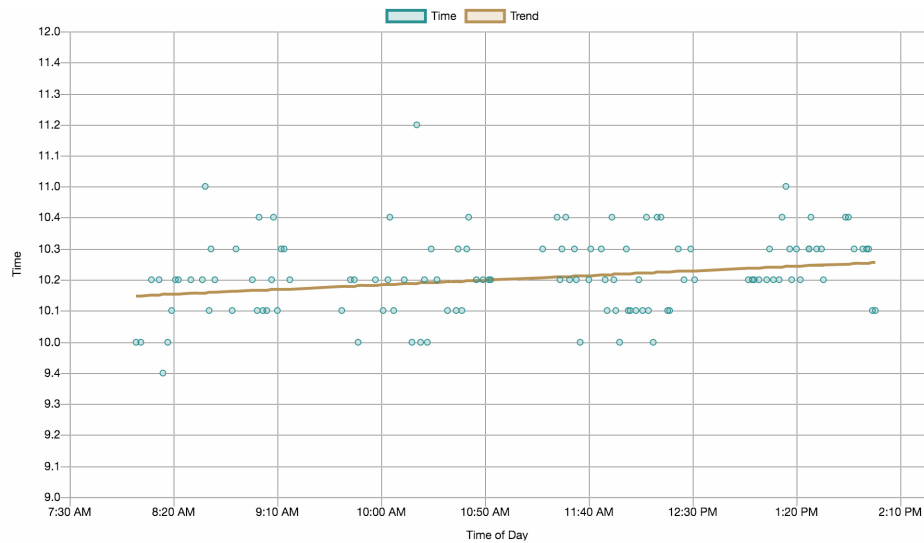

Breeze Chart

We've graphically charted every breeze each day and plotted them all on one chart. See the entire session in one single snapshot. Quickly identify trends and outliers.

You're going into the sales ring prepared!

BREEZE CHARTS, TRENDS, TRACK BIAS

MONDAY – One Furlong

MONDAY – Two Furlong

TUESDAY – One Furlong

TUESDAY – Two Furlong

BREEZE CHARTS, TRENDS, TRACK BIAS

WEDNESDAY – One Furlong

WEDNESDAY – Two Furlong

THURSDAY – One Furlong

THURSDAY – Two Furlong

BREEZE CHARTS, TRENDS, TRACK BIAS

FRIDAY – One Furlong

FRIDAY – Two Furlong

SATURDAY – One Furlong

SATURDAY – Two Furlong

TRIPLE ACES