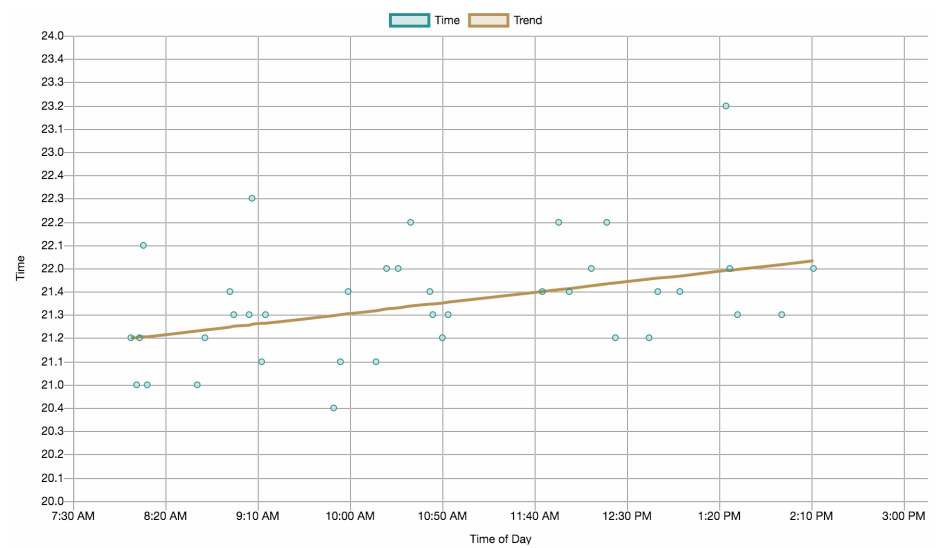

Breeze Chart

We've graphically charted every breeze each day and plotted them all on one chart. See the entire session in one single snapshot. Quickly identify trends and outliers.

You're going into the sales ring prepared!

BREEZE CHARTS, TRENDS, TRACK BIAS

MONDAY – One Furlong

MONDAY – Two Furlong

TUESDAY – One Furlong

TUESDAY – Two Furlong

BREEZE CHARTS, TRENDS, TRACK BIAS

WEDNESDAY – One Furlong

WEDNESDAY – Two Furlong

THURSDAY – One Furlong

THURSDAY – Two Furlong

BREEZE CHARTS, TRENDS, TRACK BIAS

FRIDAY – One Furlong

FRIDAY – Two Furlong

SATURDAY – One Furlong

SATURDAY – Two Furlong

TRIPLE ACES