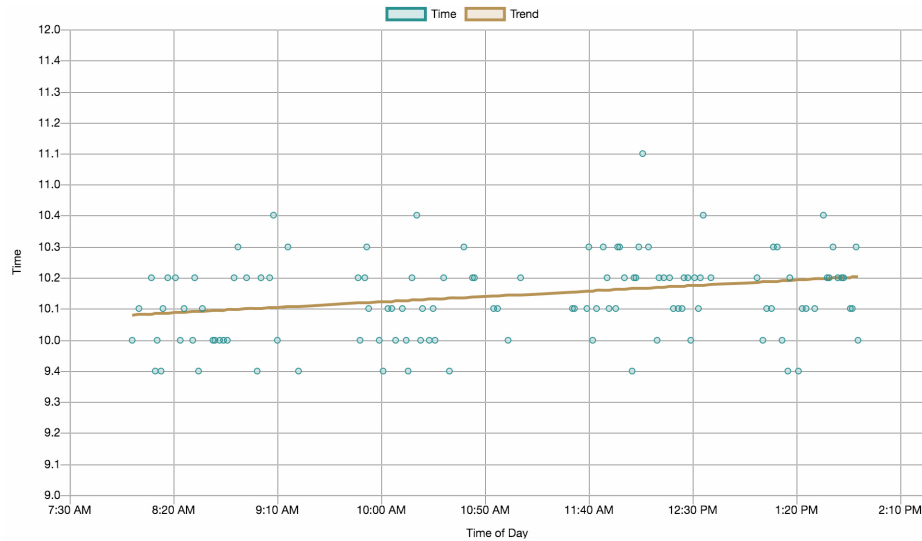

Breeze Chart

We've graphically charted every breeze each day and plotted them all on one chart. See the entire session in one single snapshot. Quickly identify trends and outliers.

You're going into the sales ring prepared!

BREEZE CHARTS, TRENDS, TRACK BIAS

MONDAY – One Furlong

MONDAY – Two Furlong

TUESDAY – One Furlong

TUESDAY – Two Furlong

BREEZE CHARTS, TRENDS, TRACK BIAS

WEDNESDAY – One Furlong

WEDNESDAY – Two Furlong

THURSDAY – One Furlong

THURSDAY – Two Furlong

BREEZE CHARTS, TRENDS, TRACK BIAS

FRIDAY – One Furlong

FRIDAY – Two Furlong

SATURDAY – One Furlong

SATURDAY – Two Furlong

TRIPLE ACES