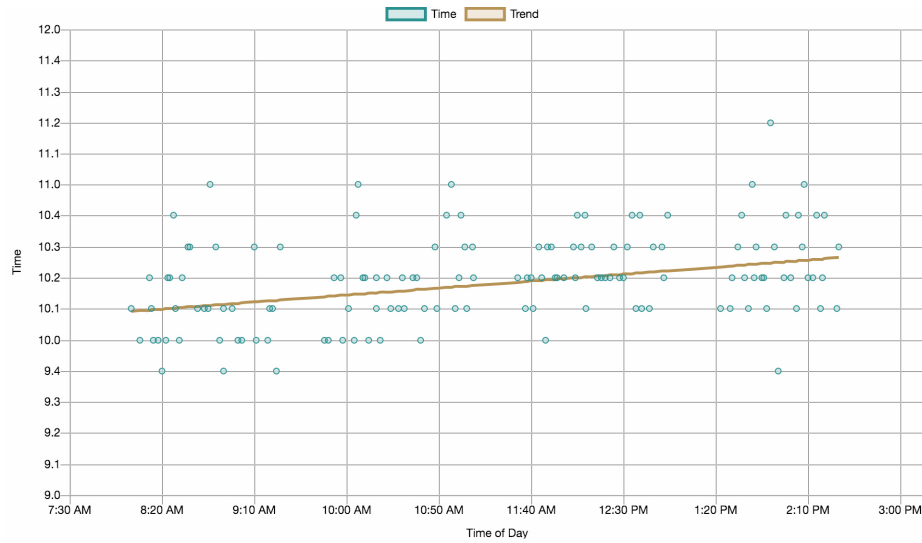

Breeze Chart

We've graphically charted every breeze each day and plotted them all on one chart. See the entire session in one single snapshot. Quickly identify trends and outliers.

You're going into the sales ring prepared!

BREEZE CHARTS, TRENDS, TRACK BIAS

MONDAY – One Furlong

MONDAY – Two Furlong

TUESDAY – One Furlong

TUESDAY – Two Furlong

BREEZE CHARTS, TRENDS, TRACK BIAS

WEDNESDAY – One Furlong

WEDNESDAY – Two Furlong

THURSDAY – One Furlong

THURSDAY – Two Furlong

BREEZE CHARTS, TRENDS, TRACK BIAS

FRIDAY – One Furlong

FRIDAY – Two Furlong

SATURDAY – One Furlong

SATURDAY – Two Furlong

TRIPLE ACES