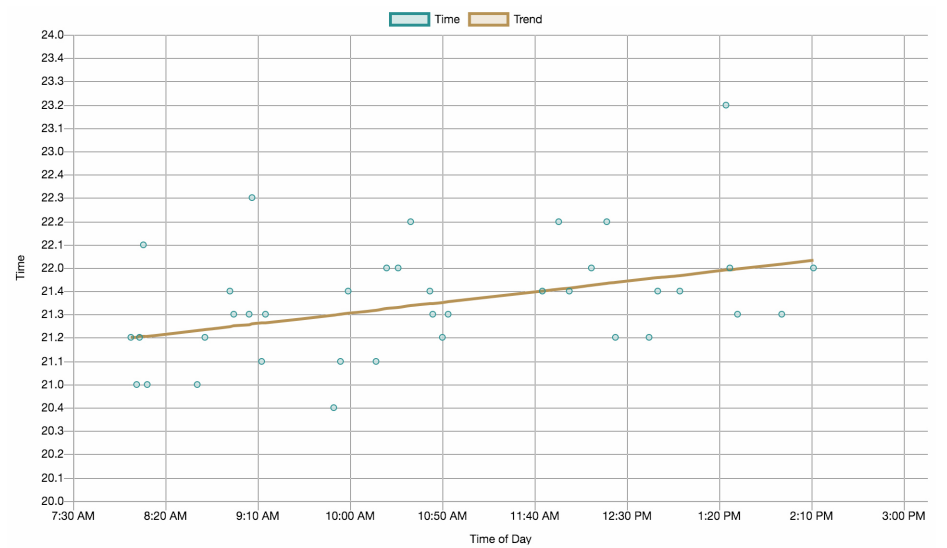

Breeze Chart

We've graphically charted every breeze each day and plotted them all on one chart. See the entire session in one single snapshot. Quickly identify trends and outliers.

You're going into the sales ring prepared!

BREEZE CHARTS, TRENDS, TRACK BIAS

MONDAY – One Furlong

MONDAY – Two Furlong

TUESDAY – One Furlong

TUESDAY – Two Furlong

BREEZE CHARTS, TRENDS, TRACK BIAS

WEDNESDAY – One Furlong

WEDNESDAY – Two Furlong

THURSDAY – One Furlong

THURSDAY – Two Furlong

BREEZE CHARTS, TRENDS, TRACK BIAS

FRIDAY – One Furlong

FRIDAY – Two Furlong

SATURDAY – One Furlong

SATURDAY – Two Furlong

TRIPLE ACES