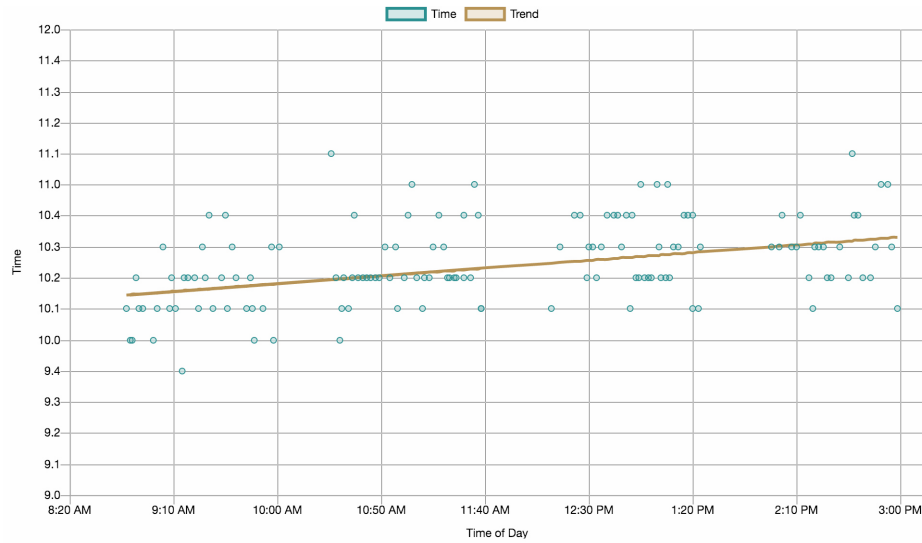

Breeze Chart

We've graphically charted every breeze each day and plotted them all on one chart. See the entire session in one single snapshot. Quickly identify trends and outliers.

You're going into the sales ring prepared!

BREEZE CHARTS, TRENDS, TRACK BIAS

MONDAY – One Furlong

MONDAY – Two Furlong

TUESDAY – One Furlong

TUESDAY – Two Furlong

BREEZE CHARTS, TRENDS, TRACK BIAS

WEDNESDAY – One Furlong

WEDNESDAY – Two Furlong

THURSDAY – One Furlong

THURSDAY – Two Furlong

BREEZE CHARTS, TRENDS, TRACK BIAS

FRIDAY – One Furlong

FRIDAY – Two Furlong

SATURDAY – One Furlong

SATURDAY – Two Furlong

TRIPLE ACES